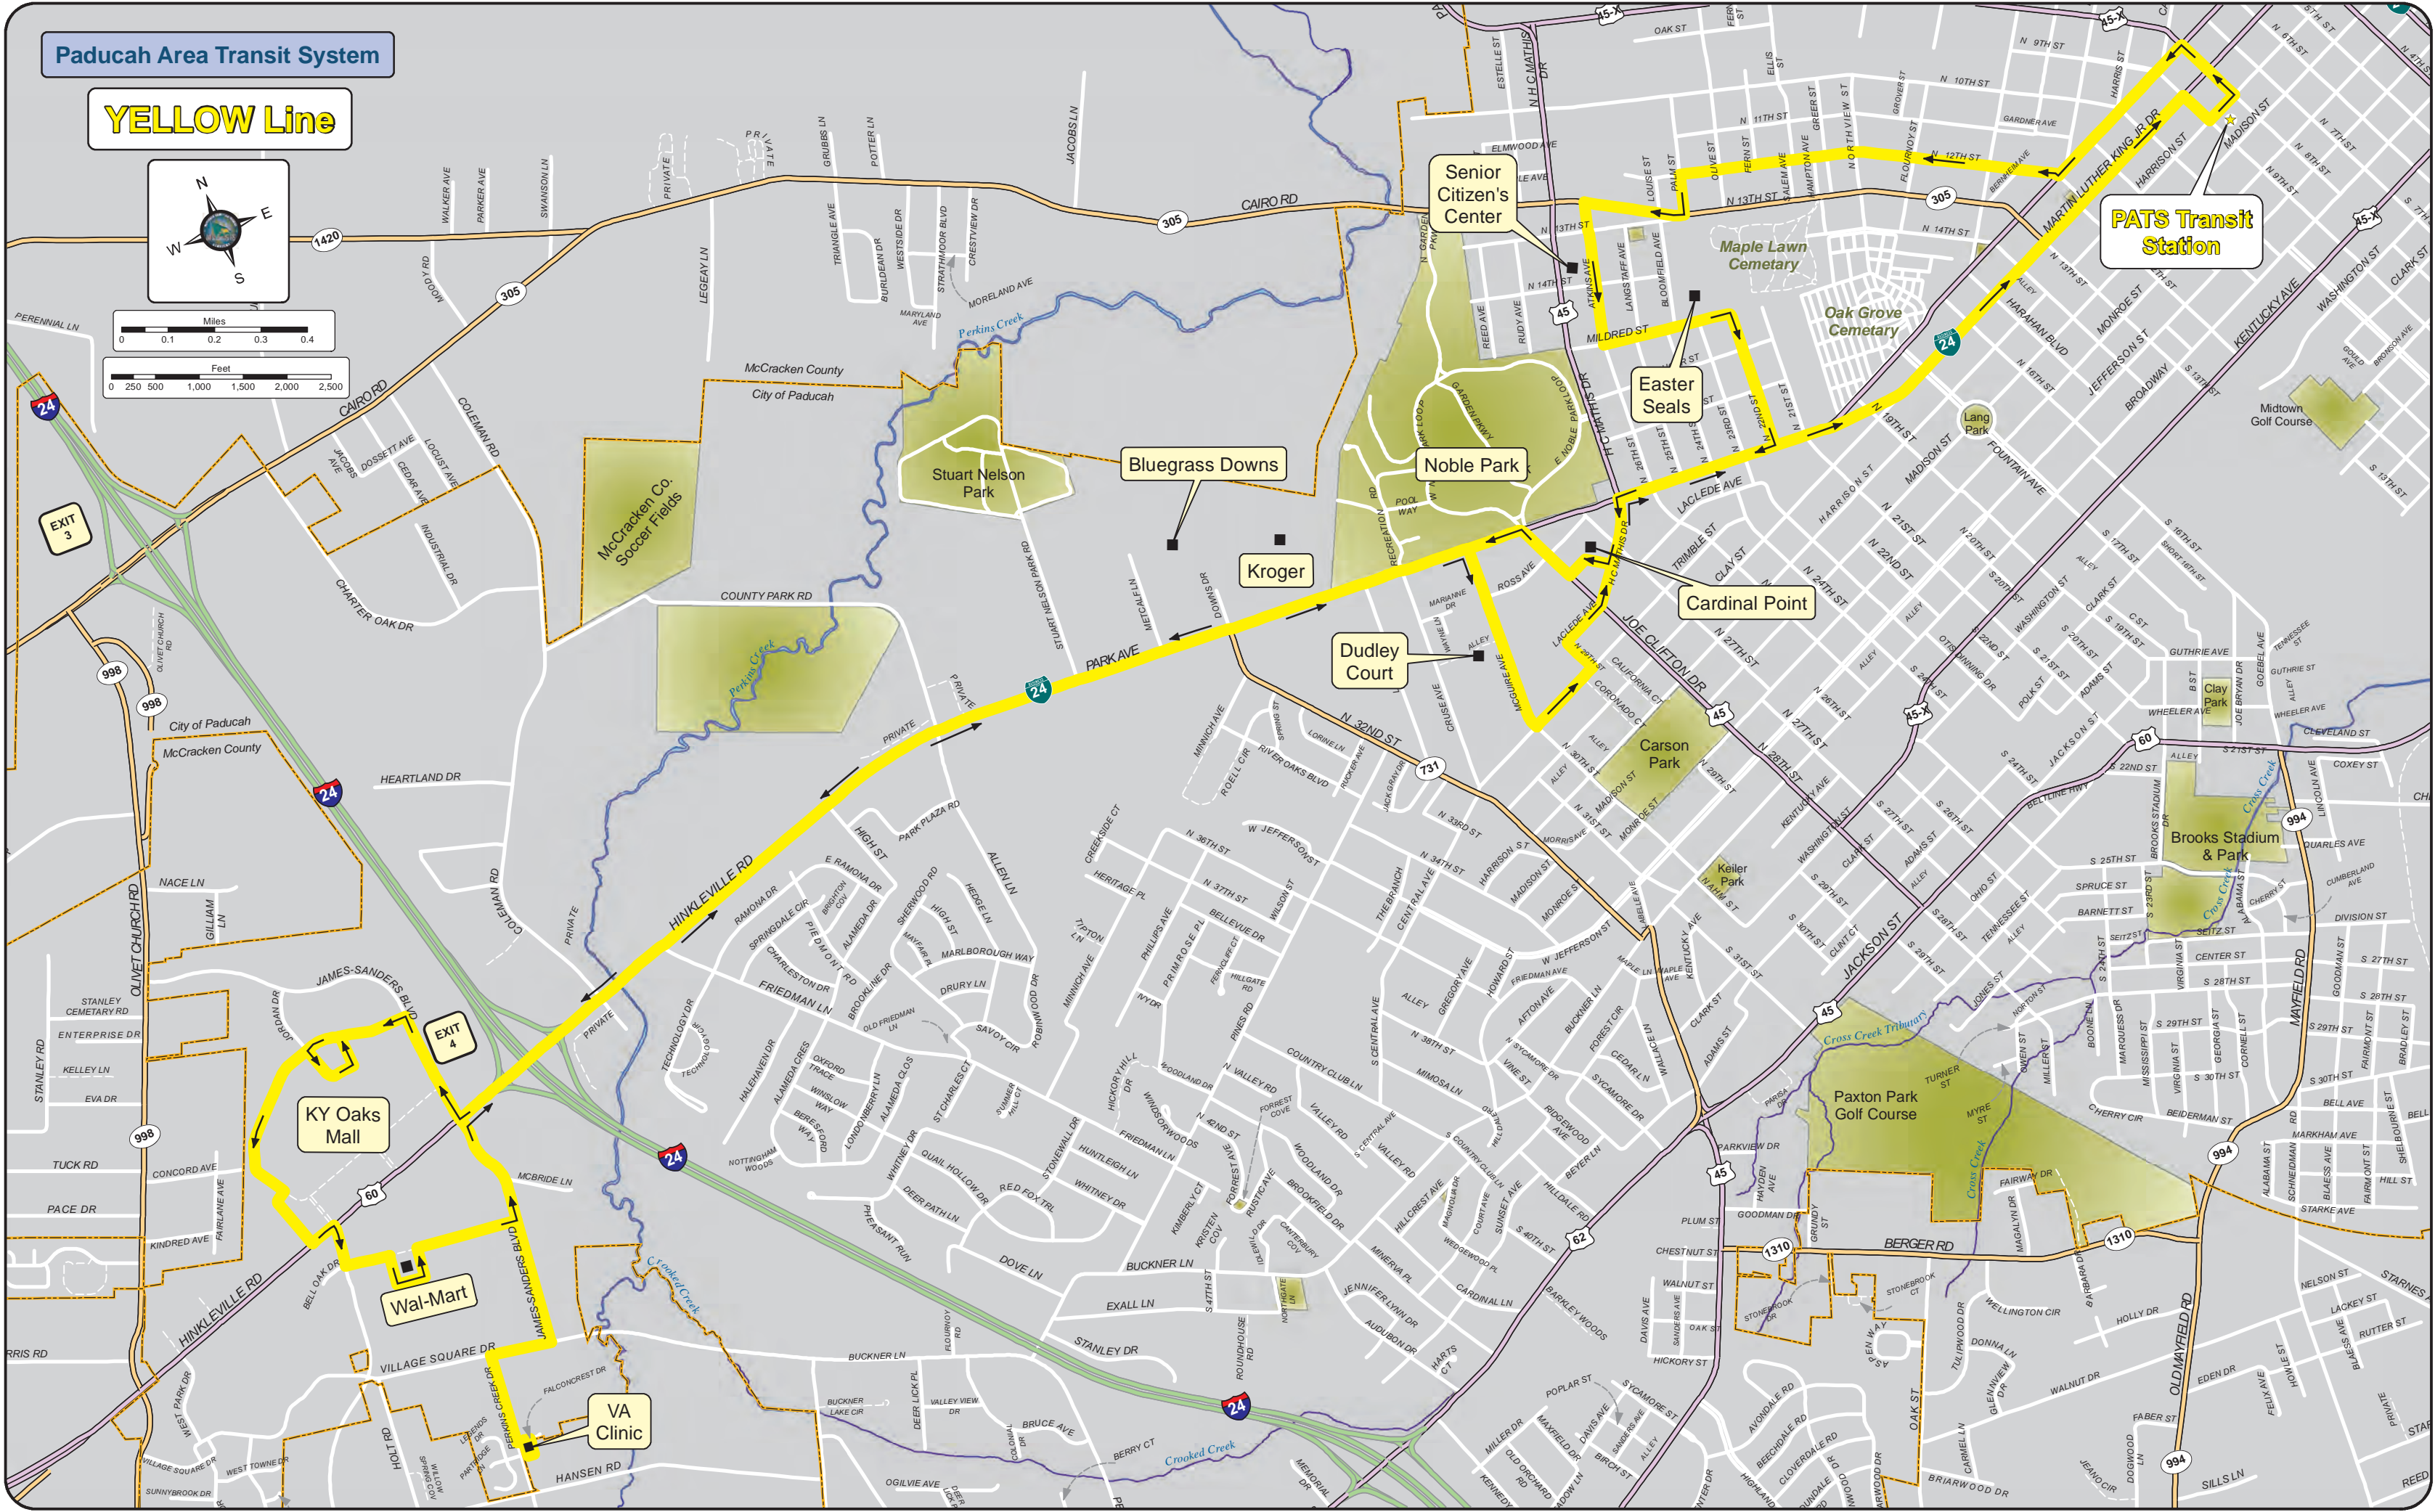

Paducah Area Transit System

YELLOW Line

Senior Citizen's Center

PATS Transit Station

Easter Seals

Noble Park

Bluegrass Downs

Kroger

Dudley Court

Cardinal Point

Carson Park

KY Oaks Mall

Wal-Mart

VA Clinic

PATS Yellow Line Monday - Friday

Departs Terminal	Departs Senior Center	Departs Cardinal Point	Departs KY Oaks Mall	Departs Wal-Mart (Mall)	Departs VA Clinic	Departs Cardinal Point	Arrives Terminal
8:00 AM	8:05 AM	8:10 AM	8:20 AM	8:25 AM	8:30 AM	8:45 AM	8:50 AM
9:00 AM	9:05 AM	9:10 AM	9:20 AM	9:25 AM	9:30 AM	9:45 AM	9:50 AM
10:00 AM	10:05 AM	10:10 AM	10:20 AM	10:25 AM	10:30 AM	10:45 AM	10:50 AM
11:00 AM	11:05 AM	11:10 AM	11:20 AM	11:25 AM	11:30 AM	11:45 AM	11:50 AM
12:00 PM	Lunch	Lunch	Lunch	Lunch	Lunch	Lunch	Lunch
1:00 PM	1:05 PM	1:10 PM	1:20 PM	1:25 PM	1:30 PM	1:45 PM	1:50 PM
2:00 PM	2:05 PM	2:10 PM	2:20 PM	2:25 PM	2:30 PM	2:45 PM	2:50 PM
3:00 PM	3:05 PM	3:10 PM	3:20 PM	3:25 PM		3:35 PM	3:40 PM
4:00 PM	4:05 PM	4:10 PM	4:20 PM	4:25 PM		4:35 PM	4:40 PM

PATS Yellow Line Saturday

Departs Terminal	Departs Senior Center	Departs Cardinal Point	Departs KY Oaks Mall	Departs Wal-Mart (Mall)	Departs VA Clinic	Departs Cardinal Point	Arrives Terminal
9:00 AM	9:05 AM	9:10 AM	9:20 AM	9:25 AM		9:35 AM	9:40 AM
10:00 AM	10:05 AM	10:10 AM	10:20 AM	10:25 AM		10:35 AM	10:40 AM
11:00 AM	11:05 AM	11:10 AM	11:20 AM	11:25 AM		11:35 AM	11:40 AM
12:00 PM	12:05 PM	12:10 PM	12:20 PM	12:25 PM		12:35 PM	12:40 PM
1:00 PM	Lunch	Lunch	Lunch	Lunch		Lunch	Lunch
1:30 PM	1:35 PM	1:40 PM	1:50 PM	1:55 PM		2:05 PM	2:10 PM
2:30 PM	2:35 PM	2:40 PM	2:50 PM	2:55 PM		3:05 PM	3:10 PM
3:30 PM	3:35 PM	3:40 PM	3:50 PM	3:55 PM		4:05 PM	4:10 PM
4:30 PM	4:35 PM	4:40 PM	4:50 PM	4:55 PM		5:05 PM	5:10 PM